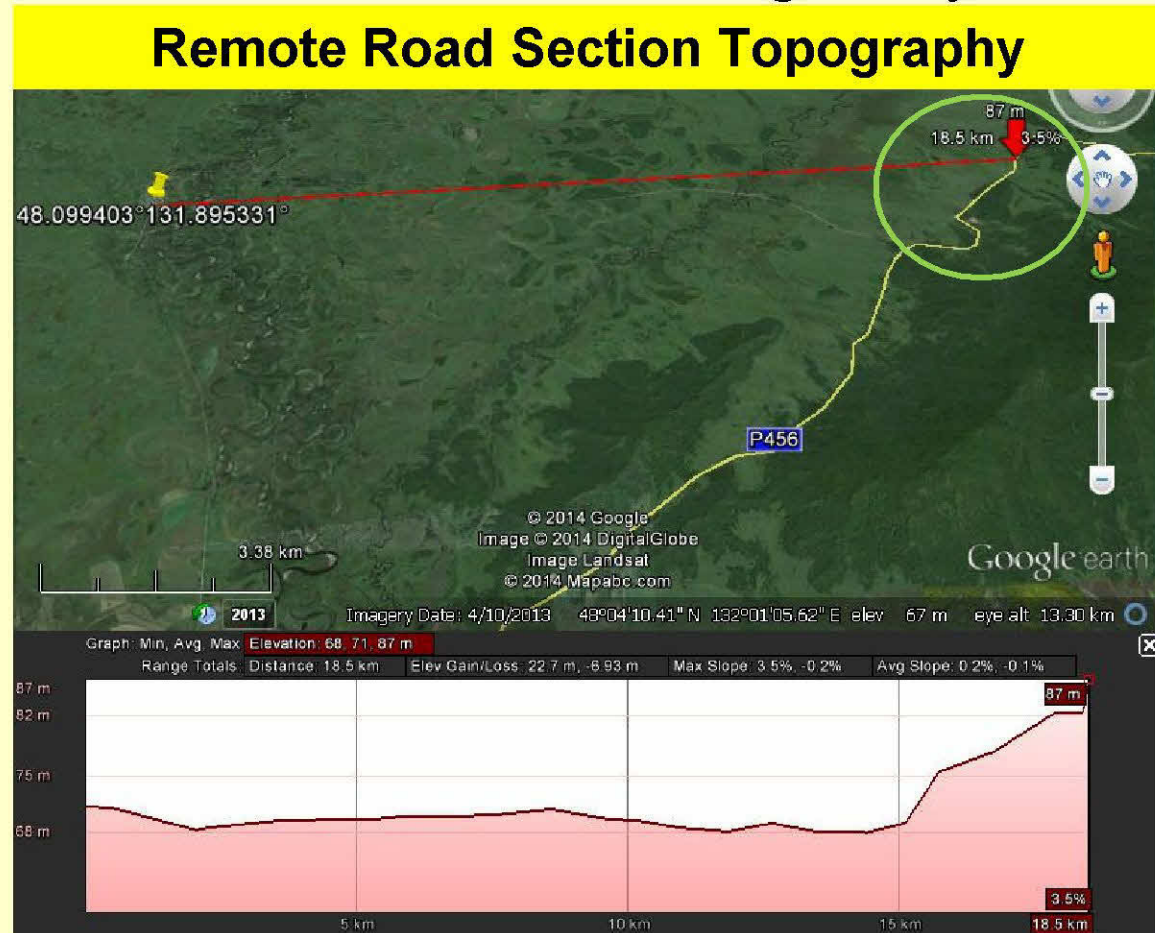

VEGA Applications - Road Coverage

Road section Covered In Far East Russia from 18.5 km

Solution

Use the VEGA CC12 at 900MHz to
Get signal to a remote section of a highway

VEGA Applications - Road Coverage

Road section Covered In Far East Russia from 18.5 km

Solution