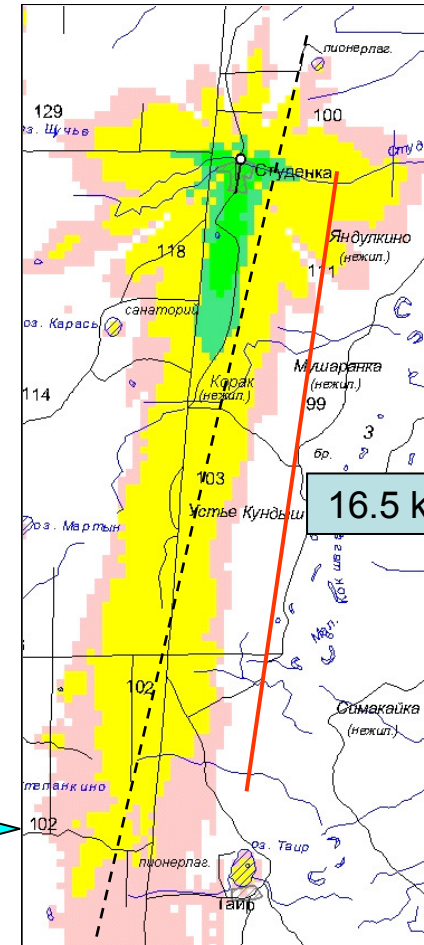

Coverage Simulation for Rail line coverage in remote, forested area Panel Antenna vs. VEGA CC-12

Signal level dBm

Panel

VEGA CC-12

16.5 km.

Panel antennas will provide coverage to the village. A VEGA antenna will also cover the rail line.