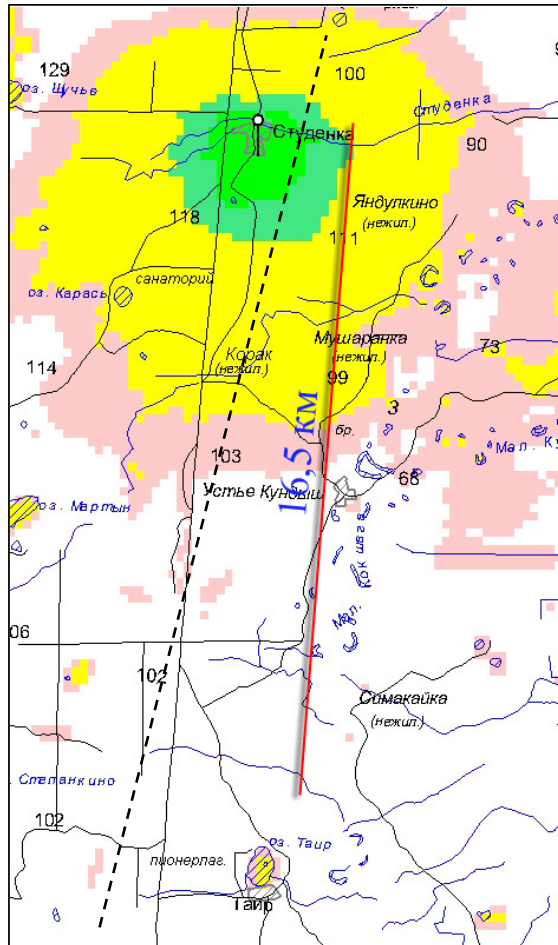

Coverage Simulation for Rail line coverage in remote, forested area Panel Antenna vs. VEGA CC-12

Signal level dBm

Panel

VEGA CC-12

16.5 km.

Panel antennas will provide coverage to the village. A VEGA antenna will also cover the rail line.