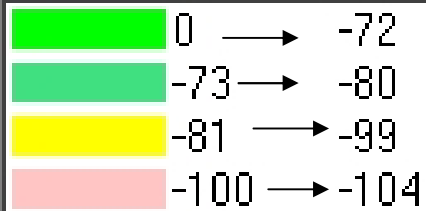

Coverage Simulation for Rail line coverage in remote, forested area Panel Antenna vs. VEGA CC-12

Signal level dBm

Panel

VEGA CC-12

16.5 km.

Panel antennas will provide coverage to the village. A VEGA antenna will also cover the rail line.