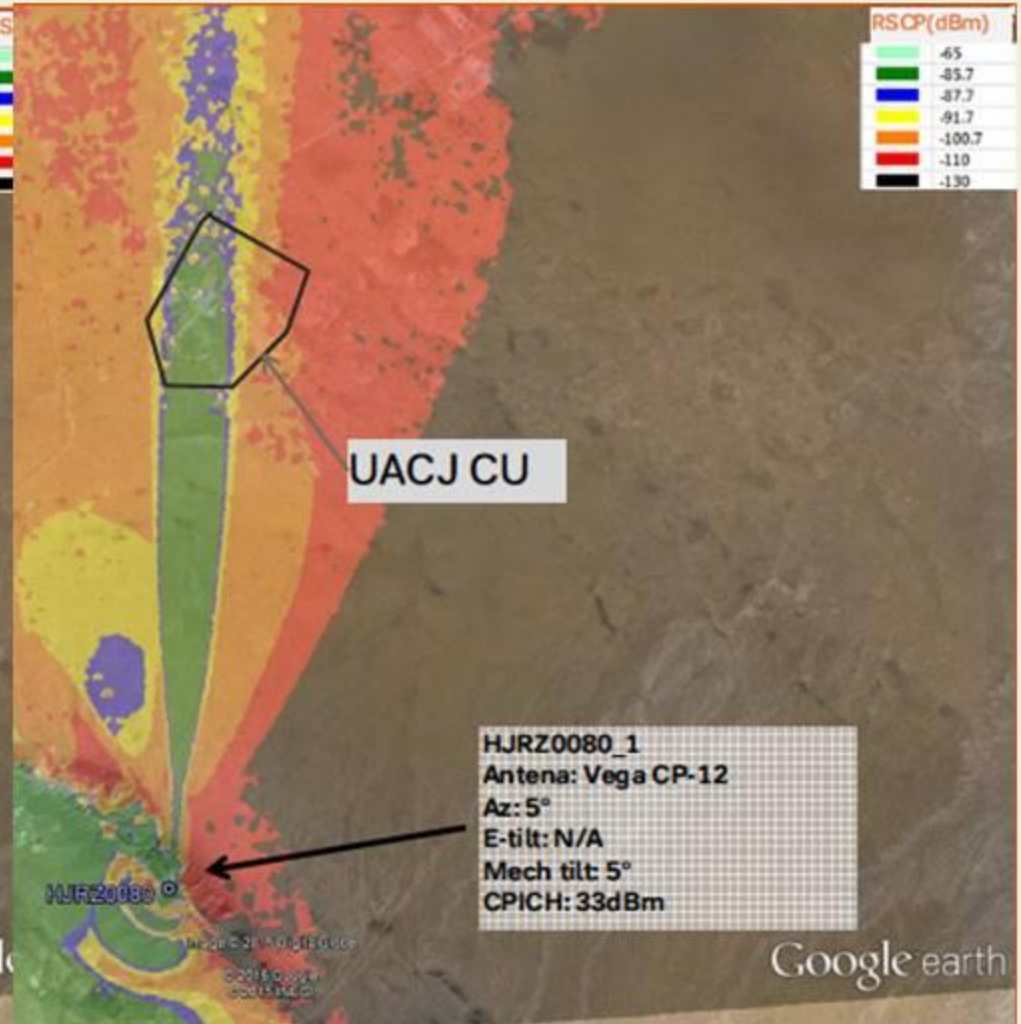

# Remote University Campus Coverage in Mexico

## Coverage Simulation from 9.5 km

### Panel Antenna

### VEGA CP12 Antenna