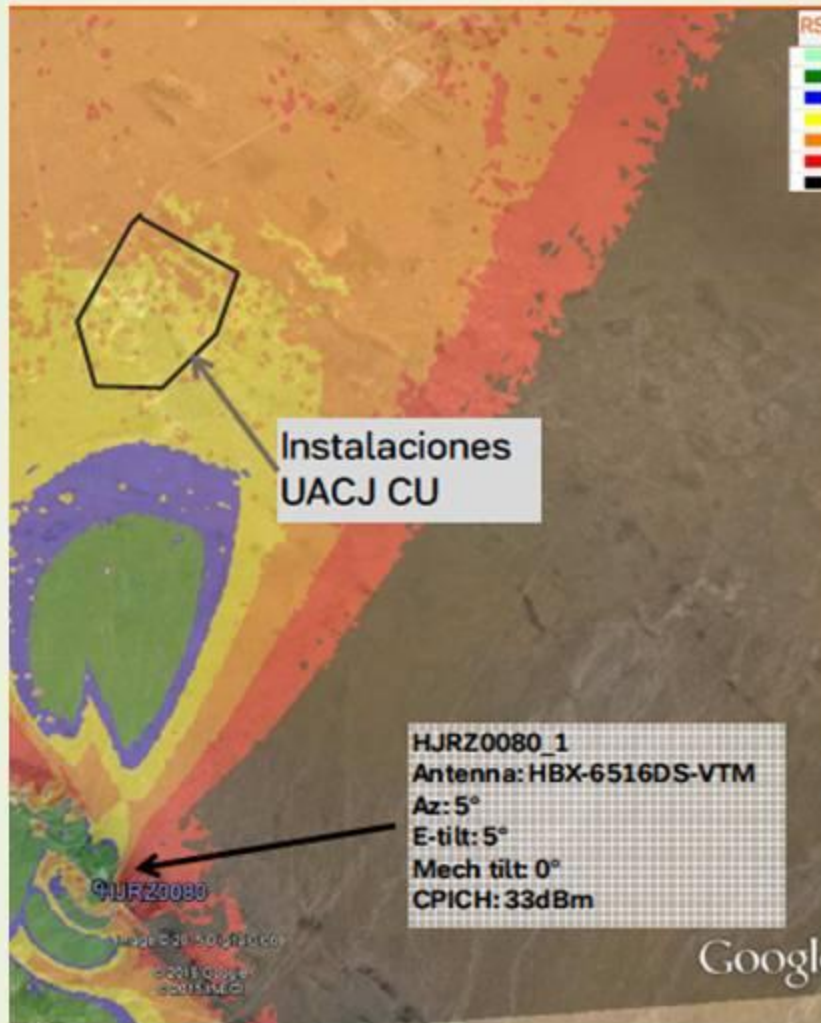

Remote University Campus Coverage in Mexico

Coverage Simulation from 9.5 km

Panel Antenna

VEGA CP12 Antenna

Drive Test results

Panel Antenna

VEGA CP12 Antenna

| | Niveles | Antes | Despues | Delta |
|--------------------|-------------------|--------|---------|----------------|
| Cobertura Indoor | 0 a -85.7 dBm | 10.62% | 65.10% | 54.48% |
| Cobertura Outdoor | 85.7 a -100.7 dBm | 61.18% | 34.21% | -26.97% |
| Cobertura Marginal | 100.7 a -130 dBm | 28.20% | 0.69% | -27.51% |