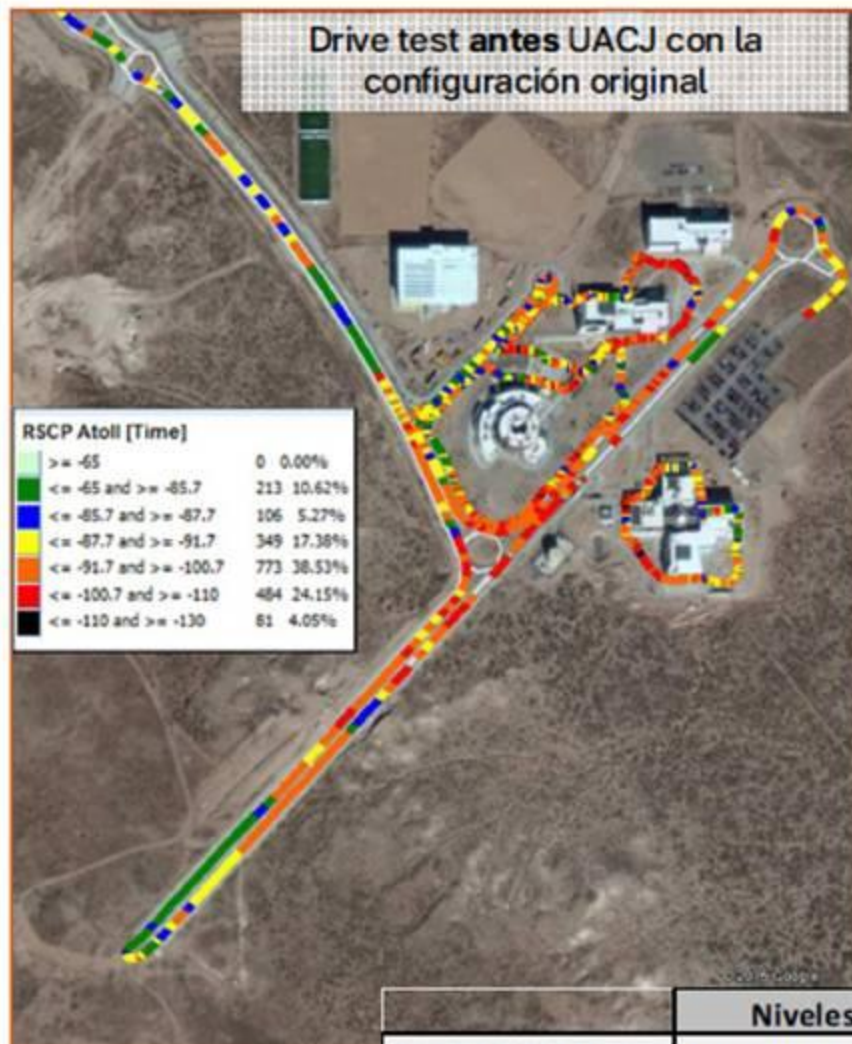

Drive Test results

Panel Antenna

VEGA CP12 Antenna

	Niveles	Antes	Despues	Delta
Cobertura Indoor	0 a -85.7 dBm	10.62%	65.10%	54.48%
Cobertura Outdoor	85.7 a -100.7 dBm	61.18%	34.21%	-26.97%
Cobertura Marginal	100.7 a -130 dBm	28.20%	0.69%	-27.51%