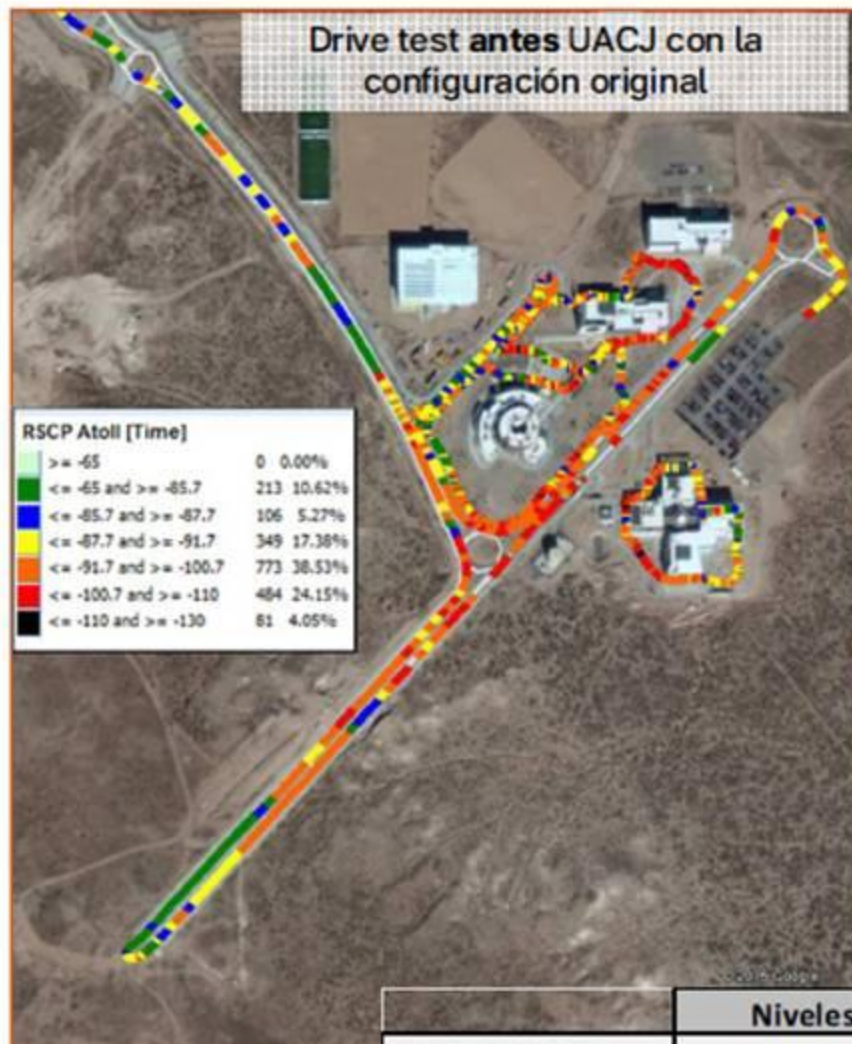

Remote University Campus Coverage in Mexico

Coverage Simulation from 9.5 km

Panel Antenna

VEGA CP12 Antenna

Drive Test results

Panel Antenna

VEGA CP12 Antenna

| | Niveles | Antes | Despues | Delta |
|--------------------|-------------------|--------|---------|----------------|
| Cobertura Indoor | 0 a -85.7 dBm | 10.62% | 65.10% | 54.48% |
| Cobertura Outdoor | 85.7 a -100.7 dBm | 61.18% | 34.21% | -26.97% |
| Cobertura Marginal | 100.7 a -130 dBm | 28.20% | 0.69% | -27.51% |