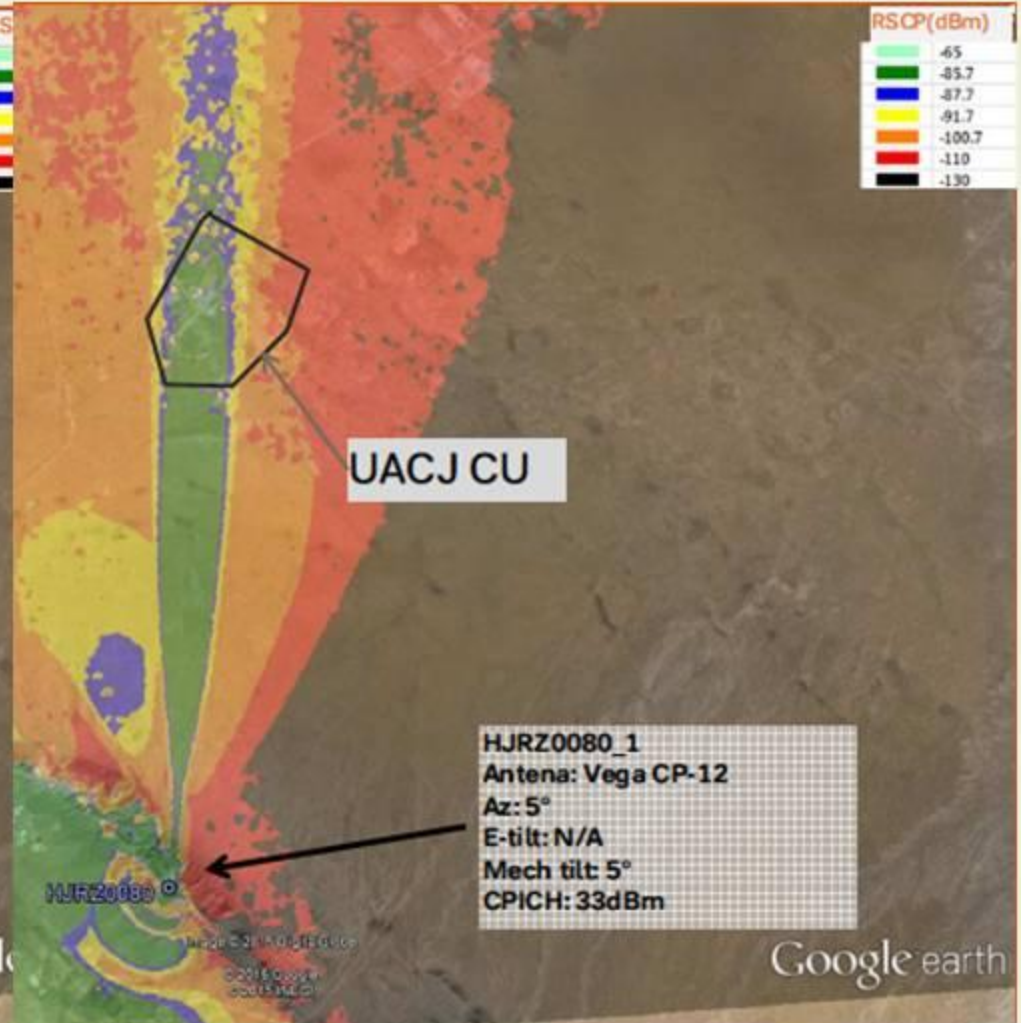

Remote University Campus Coverage in Mexico

Coverage Simulation from 9.5 km

Panel Antenna

VEGA CP12 Antenna

Drive Test results

Panel Antenna

VEGA CP12 Antenna

| | Niveles | Antes | Despues | Delta |
|--------------------|-------------------|--------|---------|----------------|
| Cobertura Indoor | 0 a -85.7 dBm | 10.62% | 65.10% | 54.48% |
| Cobertura Outdoor | 85.7 a -100.7 dBm | 61.18% | 34.21% | -26.97% |
| Cobertura Marginal | 100.7 a -130 dBm | 28.20% | 0.69% | -27.51% |