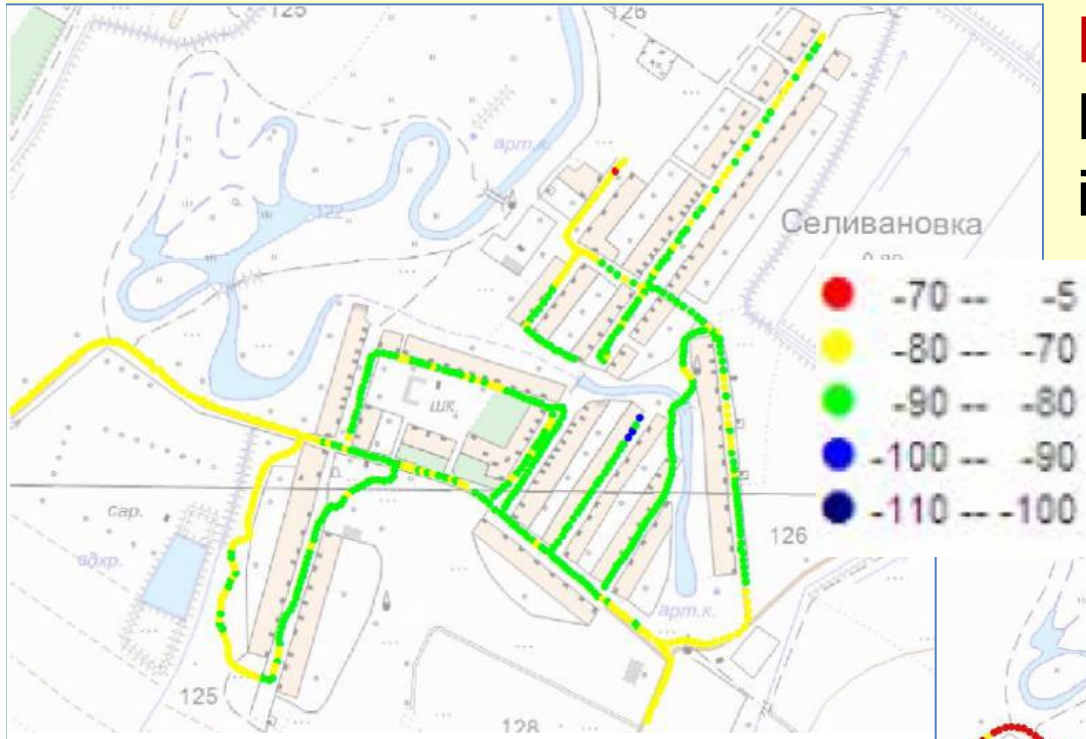

VEGA Applications – Remote Community Coverage in Stavropol Area-Russia

With Panel Antenna

Problem:
Poor Indoor service at this isolated neighborhood