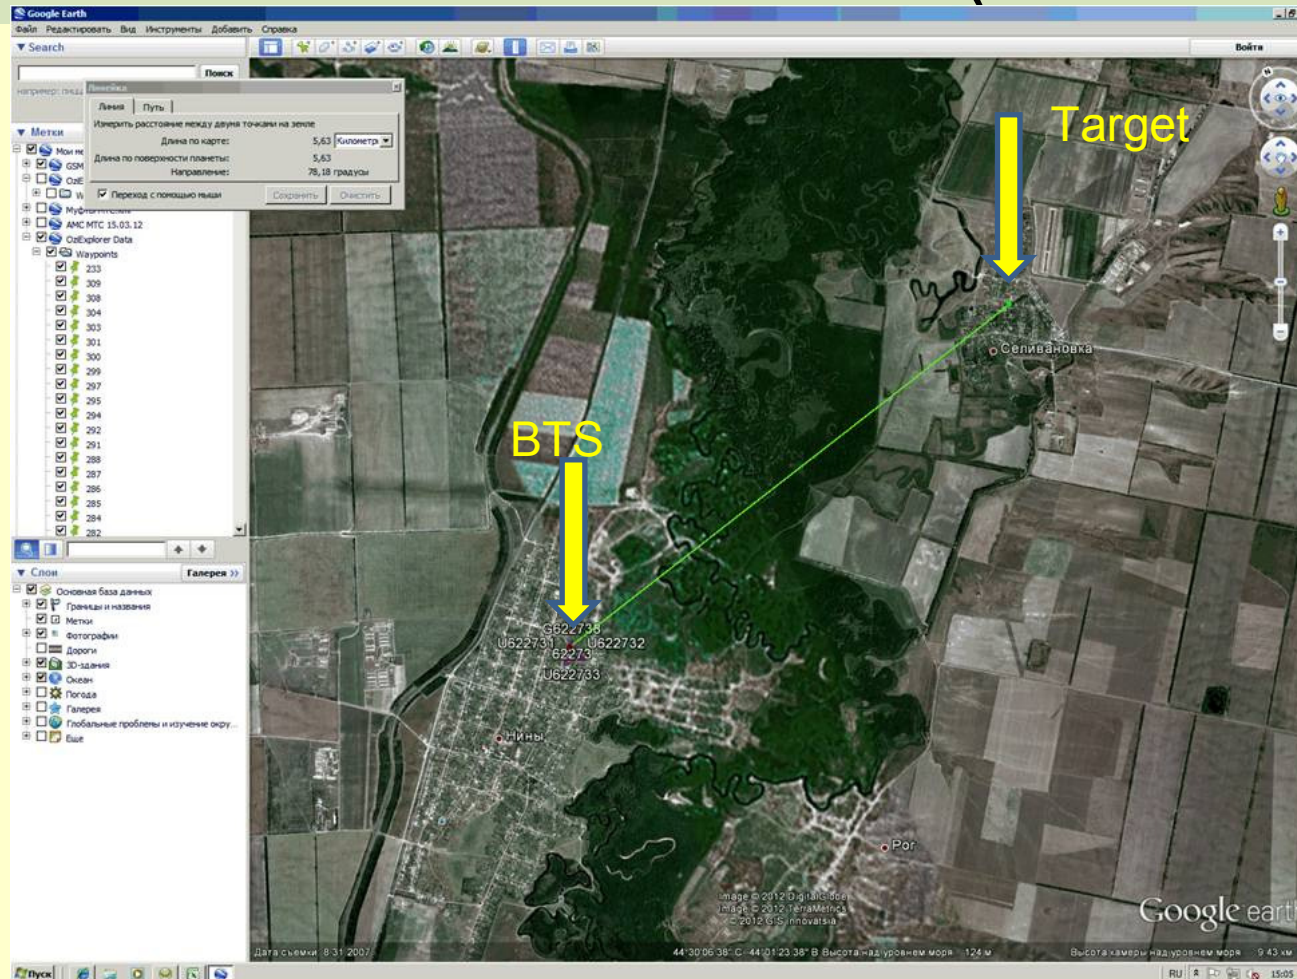

VEGA Applications – Remote Community Coverage in Stavropol Russia

CHALLENGE

Improving Signal Strength at 5.3km Village
in an afforested environment (GSM 900Mhz)

VEGA Applications – Remote Community Coverage in Stavropol Area-Russia

With Panel Antenna

Problem:
Poor Indoor service at this isolated neighborhood

With VEGA CC12HP Antenna

Conclusion:
VEGA CC12 antenna can enhance Indoor service at poorly served remote communities