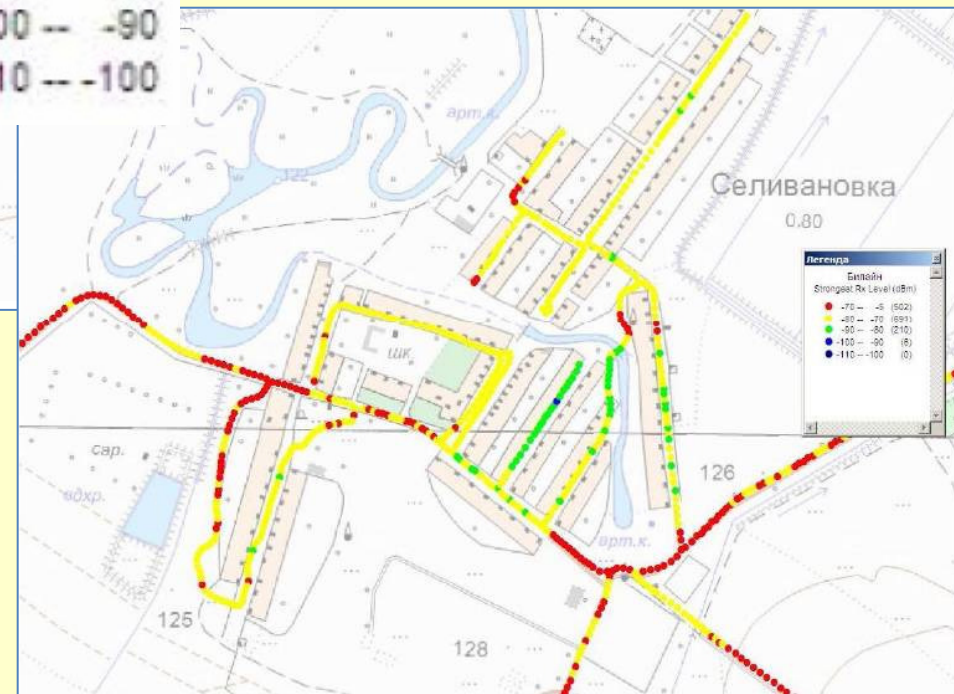

With VEGA CC12HP Antenna

Conclusion:
VEGA CC12 antenna can enhance Indoor service at poorly served remote communities