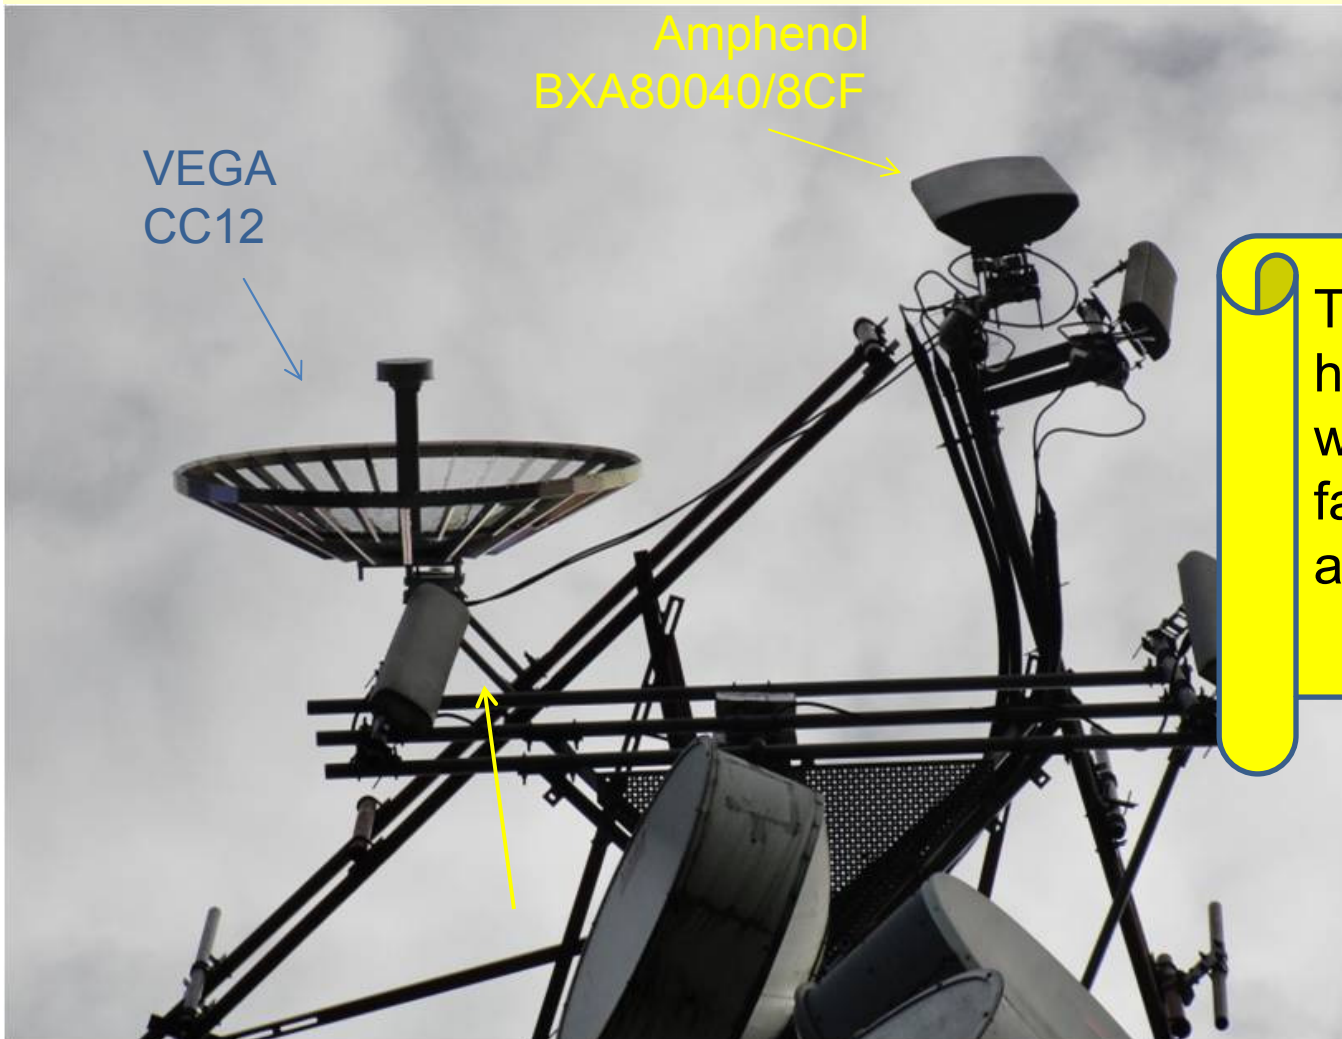

VEGA Applications by Telefonica Colombia

Remote Villages Covered from 14km Distant sector

A comparison of **VEGA CC12** with 2.4m long 20.1dBi, 40° Panel

1

Telefonica Colombia has made the test with VEGA giving by far higher signal within all 3 villages covered.

VEGA Applications by Telefonica Colombia

A comparison of **VEGA CC12** with 20.1dBi 40° Panel

Statistic	
Mean	-71.2
Mode	-70.0
Maximum	-50.0
Minimum	-101.0
Count	13720

Statistic	
Mean	-75.7
Mode	-76.0
Maximum	-53.0
Minimum	-101.0
Count	13130